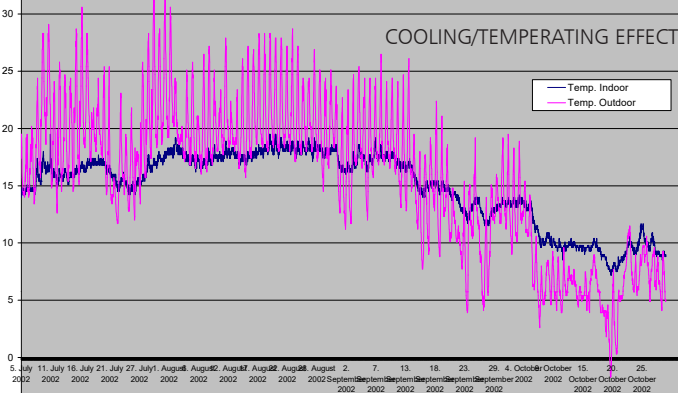

Danish Rootzone **Transform**

Transform ApS af 1994

Natural cooling and ventilation

Solar chimney

Air intake

NATURAL COOLING AND VENTILATION

- Pleasant ventilation
- Fresh air
- Natural ventilation by atmospheric pressure – no energy needed
- Air intake through geo-cooling construction – natural cooling
- Air outtake supplied with solar/wind chimney
- Controlled to accepted indoor temperature